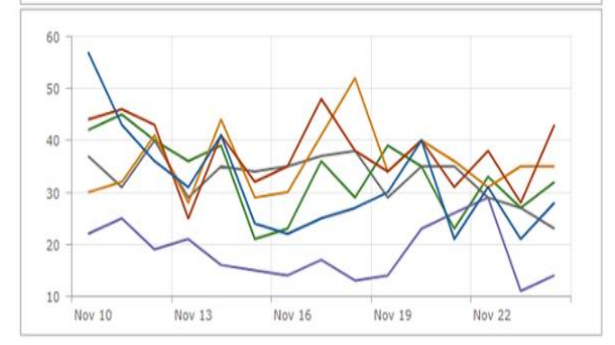

The screenshot shows the Operations Dashboard interface. The top navigation bar includes a '首頁' (Home) button, a 'TEST' title, and three utility buttons: a plus sign, a save icon, and a menu icon. The main content area is a large grey rectangle labeled '主要視覺區' (Main Visual Area) with a red arrow pointing to it. A red box highlights the top navigation bar. A red arrow points from the '首頁' button to the text '主頁按鈕'. Another red arrow points from the save icon to the text '儲存按鈕'. A third red arrow points from the menu icon to the text '分享與主題布置按鈕'. On the right side, a '分享連結' (Share Link) section shows a URL 'http://arcg.is/101uyS'. Below it, a '主題' (Theme) section has '深色' (Dark) and '淺色' (Light) buttons. A dropdown menu is open, showing options: '99! 指標', '儀錶', '清單', '詳細資訊', and 'abc Rich Text'.

- 99! 指標
- 儀錶
- 清單
- 詳細資訊
- abc Rich Text

☐ 左面板

🗺️ 繪圖

☰ 地圖圖例

📊 序列圖

📊 圖餅圖

99! 指標

📊 儀錶

☰ 清單

☰ 詳細資訊

abc Rich Text

- ☐ 左面板
- 🖌️ 繪圖
- 🗺️ 地圖圖例
- 📊 序列圖
- 🚫 圓餅圖**
- 99! 指標
- 📊 儀錶
- ☰ 清單
- 📄 詳細資訊
- abc Rich Text

圓餅圖

指標

儀錶

清單