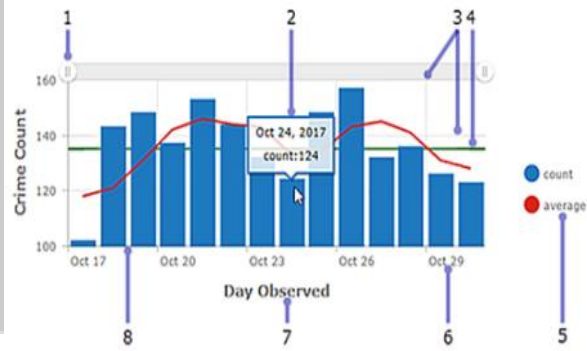

The screenshot shows the Operations Dashboard interface. The top navigation bar includes a '首頁' (Home) button, a 'TEST' title, and three utility buttons: a plus sign, a save icon, and a menu icon. The main content area is a large grey rectangle labeled '主要視覺區' (Main Visual Area) with a red arrow pointing to it. A red box highlights the top navigation bar. A red arrow points from the '首頁' button to the text '主頁按鈕'. Another red arrow points from the save icon to the text '儲存按鈕'. A third red arrow points from the menu icon to the text '分享與主題布置按鈕'. On the right side, a '分享連結' (Share Link) section shows a URL 'http://arcg.is/101uyS'. Below it, a '主題' (Theme) section has '深色' (Dark) and '淺色' (Light) buttons. A dropdown menu is open, showing options: '99! 指標', '儀錶', '清單', '詳細資訊', and 'abc Rich Text'.

- 99! 指標
- 儀錶
- 清單
- 詳細資訊
- abc Rich Text

☐ 左面板

🗺️ 繪圖

☰ 地圖圖例

📊 序列圖

📊 圖餅圖

99! 指標

📊 儀錶

☰ 清單

☰ 詳細資訊

abc Rich Text

- ☐ 左面板
- 🖌️ 繪圖
- 🗺️ 地圖圖例
- 📊 序列圖
- 🚫 圓餅圖**
- 99! 指標
- 📊 儀錶
- ☰ 清單
- 📄 詳細資訊
- abc Rich Text

圓餅圖

指標

儀錶

清單