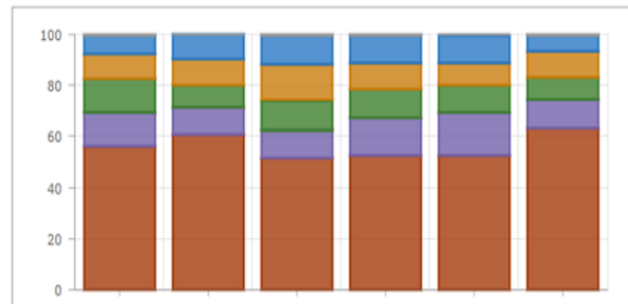

The screenshot shows the Operations Dashboard interface. The top navigation bar includes a '首頁' (Home) button, a 'TEST' title, and three utility buttons: a plus sign, a save icon, and a menu icon. The main content area is a large grey rectangle labeled '主要視覺區' (Main Visual Area) with a red arrow pointing to it. A red box highlights the top navigation bar. A red arrow points from the '首頁' button to the text '主頁按鈕'. Another red arrow points from the save icon to the text '儲存按鈕'. A third red arrow points from the menu icon to the text '分享與主題布置按鈕'. On the right side, a '分享連結' (Share Link) section shows a URL 'http://arcg.is/101uyS'. Below it, a '主題' (Theme) section has '深色' (Dark) and '淺色' (Light) buttons. A dropdown menu is open, showing options: '99! 指標', '儀錶', '清單', '詳細資訊', and 'abc Rich Text'.

- 99! 指標
- 儀錶
- 清單
- 詳細資訊
- abc Rich Text

☐ 左面板

🗺️ 繪圖

☰ 地圖圖例

📊 序列圖

📊 圖餅圖

99! 指標

📊 儀錶

☰ 清單

☰ 詳細資訊

abc Rich Text

- ☐ 左面板
- 🖌️ 繪圖
- 🗺️ 地圖圖例
- 📊 序列圖
- 🚫 圓餅圖**
- 99! 指標
- 📊 儀錶
- ☰ 清單
- 📄 詳細資訊
- abc Rich Text

圓餅圖

指標

儀錶

清單